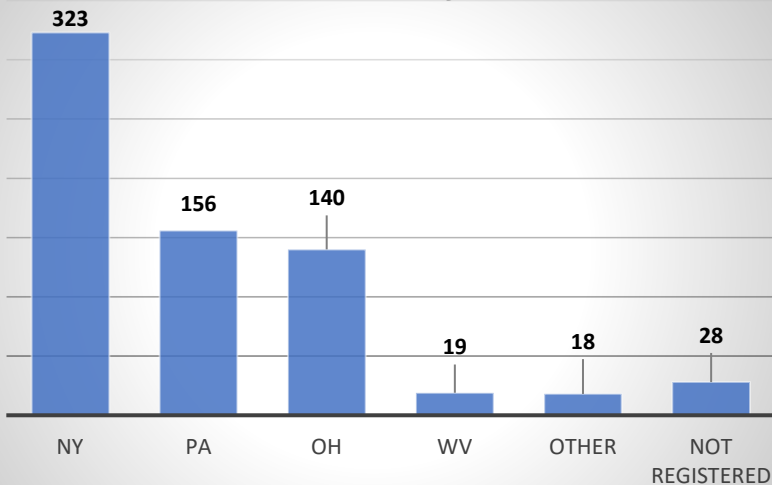

CLA's Boat Steward AIS Spread Prevention Program Program Numbers for Mayville Launch - 2022

684 boats seen – 1,524 people educated

*Chautauqua Lake Association, Inc.
429 East Terrace Avenue
Lakewood, NY 14750*

100% of boaters agreed to an inspection!

85% had previous contact with a steward

44% of lake users were fishing • 55% were recreational boats

76% of the boats were launching

81% of lake users were in motor boats

Lake Users by State

Watercraft Type