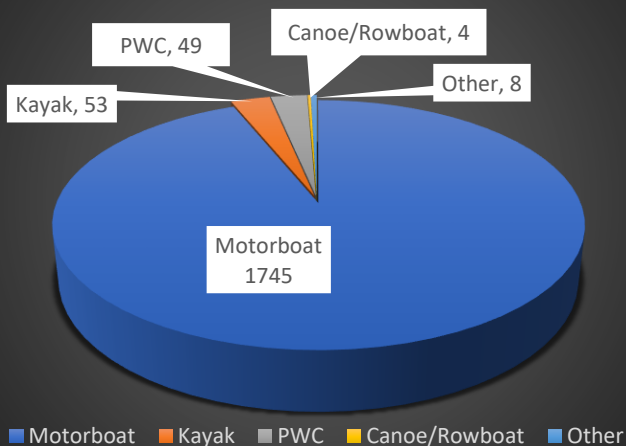

## 1,859 Boats Recorded – 4,196 People Educated

99% of boaters agreed to an inspection

91% had previous contact with a Steward

66% of lake users were fishing vs. 33% recreational

72% of encounters were launching

Visitors were recorded from 19 states (including NY) plus Canada

### Watercraft Type