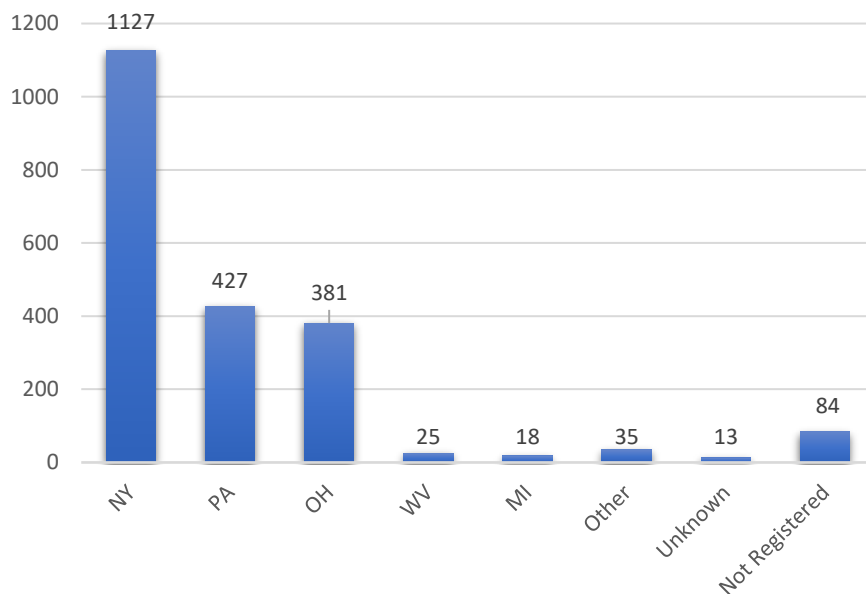

# CLA's Boat Steward AIS Spread Prevention Program Program Numbers for Bemus Launch - 2022

**2,110 Boats Recorded**  
**4,443 People Educated**

Chautauqua Lake Association  
429 East Terrace Ave.  
Lakewood, NY 14750

**99% agreed to an Inspection • 97% had previous contact with a Steward**

**53% of lake users were fishing vs 47% were recreational boaters**

**57% of boats encountered were launching • 43% retrieving**

**Vessels were seen from 21 states (including NY)**

**82% were Motorboats**

**Lake Users by State**

**Watercraft Type**